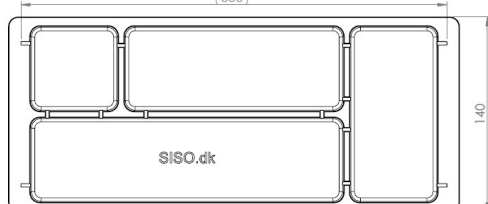

PRODUCT SHEET

Description:

Pencil Tray, Model F-815-D, Black ABS, 324x140x25mm, Inlay 128x292x23mm

Item number:

25.31.070-2

Units	Box	Carton	HS Code	Barcode
Pcs.	1	100	3926300090	 5704866482042

SISO A/S

Mileparken 11
DK-2740 Skovlunde
Denmark
VAT: DK 24786013