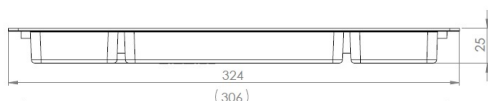

PRODUCT SHEET

Description:

Pencil Tray, Model F-815-D, Black ABS, 324x140x25mm, Inlay 128x292x23mm

Item number:

25.31.070-2

Units	Box	Carton	HS Code	Barcode
Pcs.	1	100	3926300090	 5704866482042

SISO A/S

Mileparken 11
DK-2740 Skovlunde
Denmark
VAT: DK 24786013